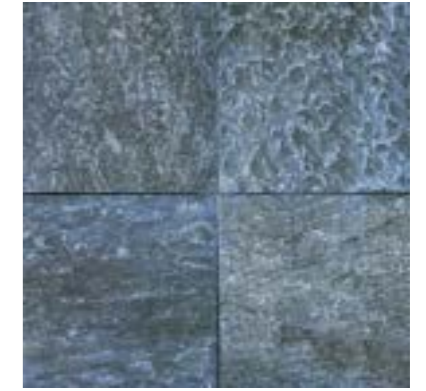

## REVESTIMENTO HD | 15X15cm

Suitable for Facade and Swimming Pools 15x15

**PHI PHI**  
15 FACES | LA \ LF \ LP  
Brilhante | Relevô

**NASSAU**  
15 FACES | LA \ LF \ LP  
Brilhante | Relevô

**MYKONOS**  
15 FACES | LA \ LF \ LP  
Acetinado | Relevô