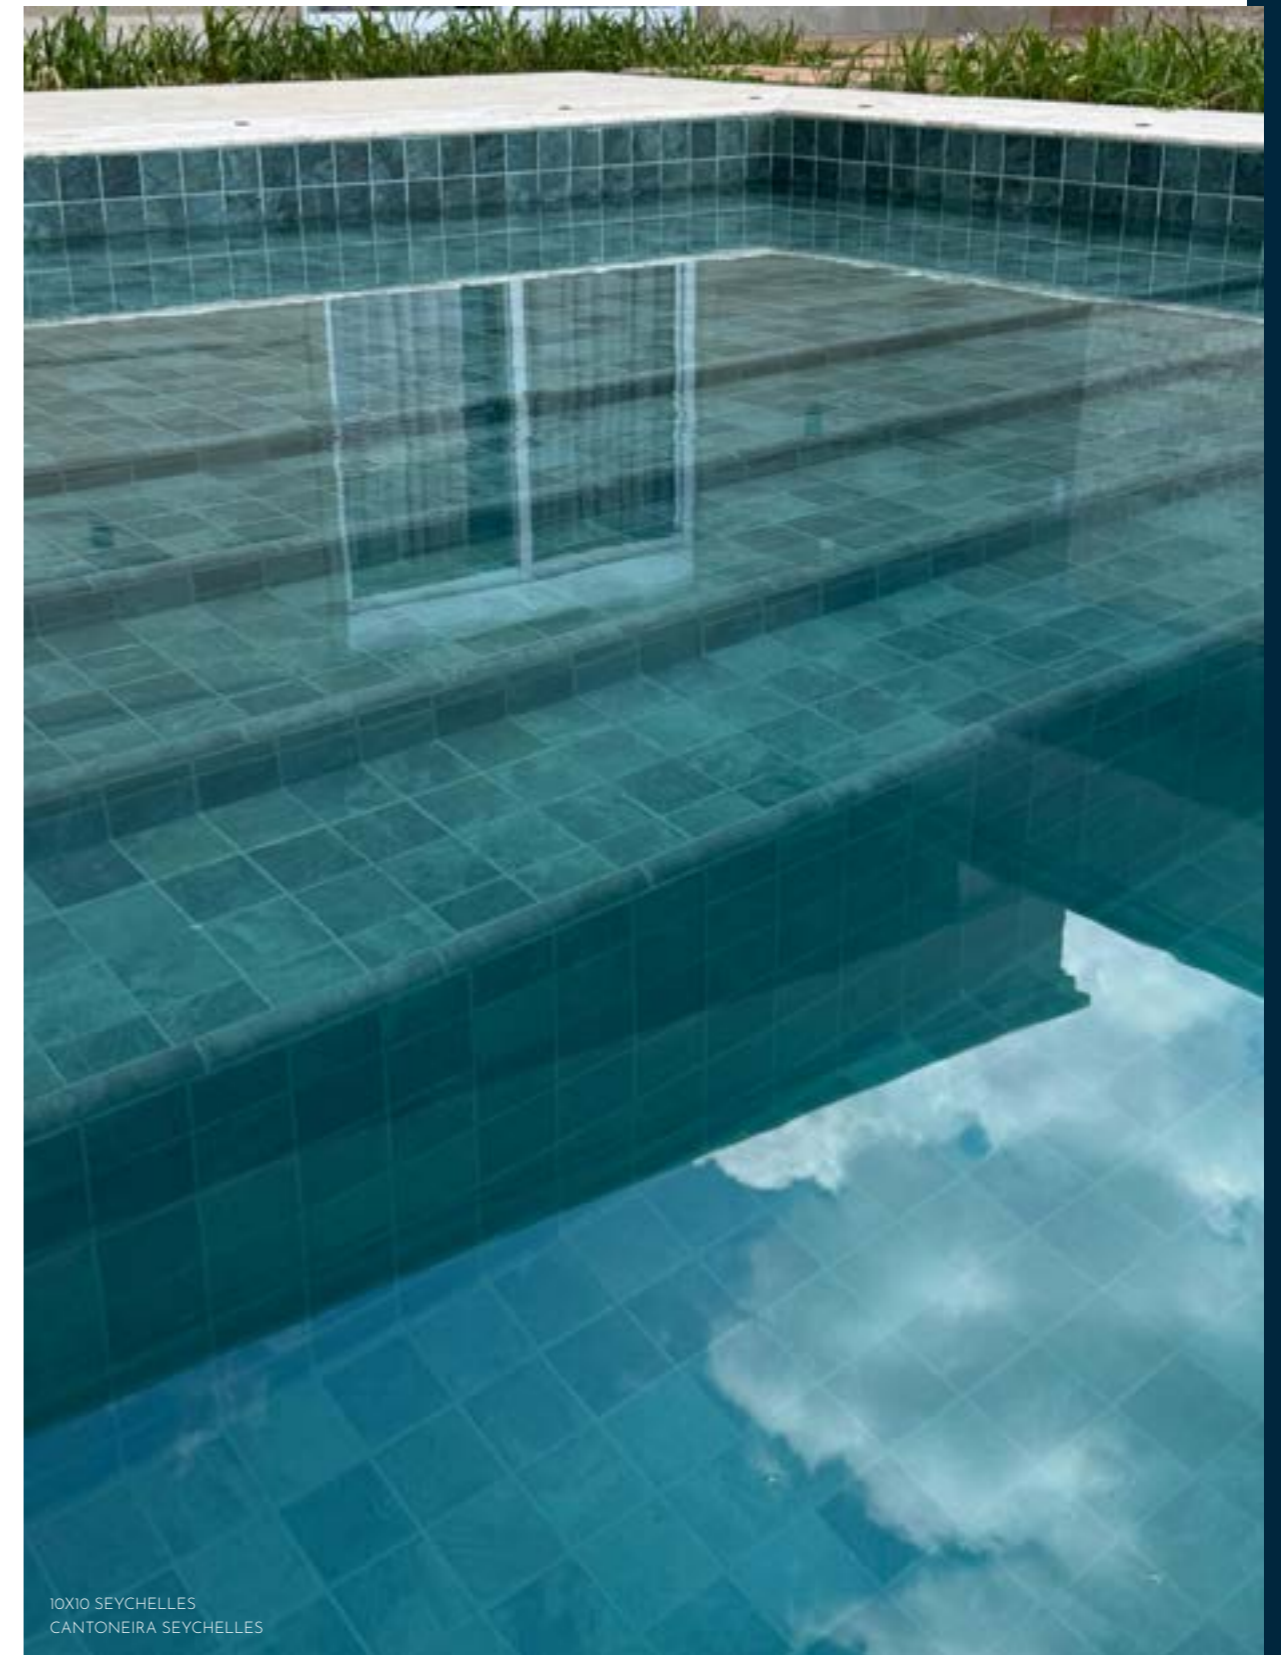

10X10 SEYHELLES
CANTONEIRA SEYHELLES